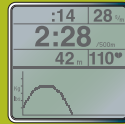

| Width | Depth | Height |
|----------------|-----------------|-------------------|
| 24 in 61 cm | 52 in 132 cm | 85 in 215.9 cm |

Performance Monitor

Display Options

All Data

Force Curve

Pace Boat

Bar Chart