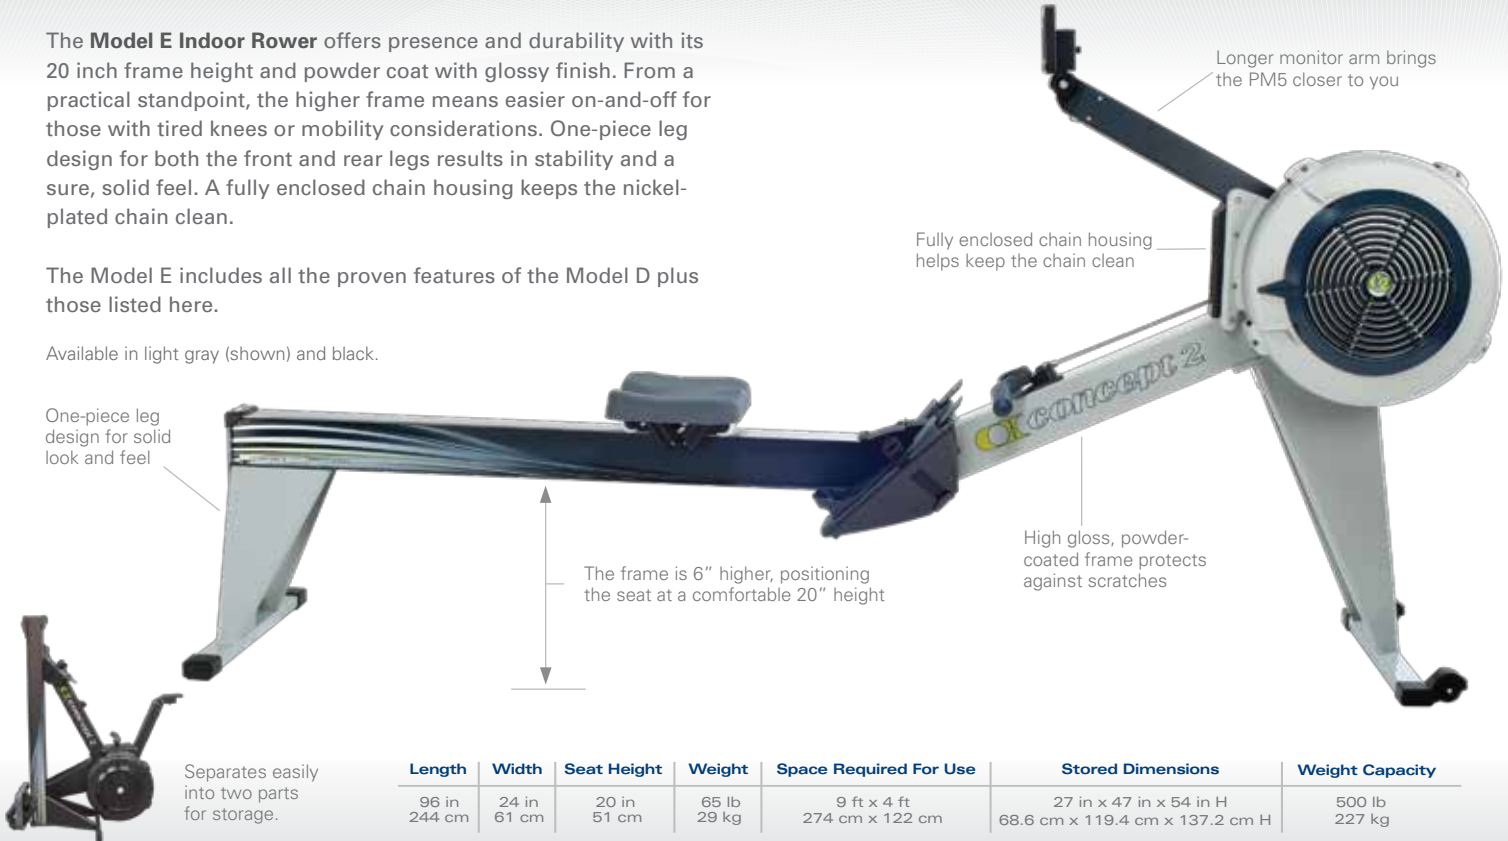

Model E Indoor Rower

The **Model E Indoor Rower** offers presence and durability with its 20 inch frame height and powder coat with glossy finish. From a practical standpoint, the higher frame means easier on-and-off for those with tired knees or mobility considerations. One-piece leg design for both the front and rear legs results in stability and a sure, solid feel. A fully enclosed chain housing keeps the nickel-plated chain clean.

The Model E includes all the proven features of the Model D plus those listed here.

Available in light gray (shown) and black.

One-piece leg design for solid look and feel

The frame is 6" higher, positioning the seat at a comfortable 20" height

Fully enclosed chain housing helps keep the chain clean

Longer monitor arm brings the PM5 closer to you

High gloss, powder-coated frame protects against scratches

Separates easily into two parts for storage.

Length	Width	Seat Height	Weight	Space Required For Use	Stored Dimensions	Weight Capacity
96 in 244 cm	24 in 61 cm	20 in 51 cm	65 lb 29 kg	9 ft x 4 ft 274 cm x 122 cm	27 in x 47 in x 54 in H 68.6 cm x 119.4 cm x 137.2 cm H	500 lb 227 kg