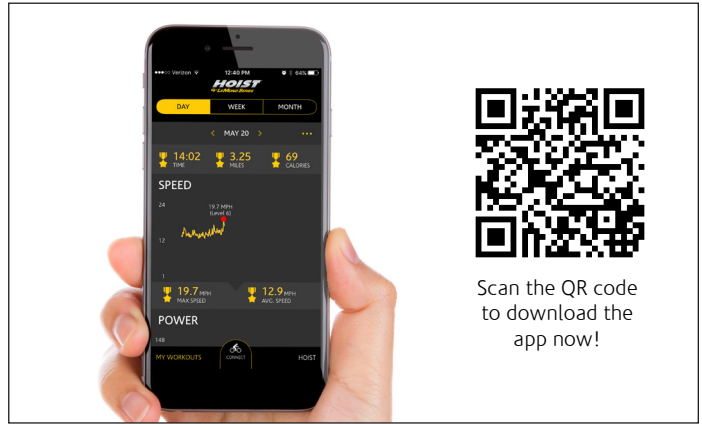

Scan the QR code to download the app now!

FREE HOIST BIKES APP

The FREE HOIST Bikes app allows users to seamlessly store, track and compare work outs. Simply sync the bike to the app via the built-in Bluetooth LE connection, begin your workout and revisit the app once you have completed to check your records and compare to previous workouts and even share on social media.